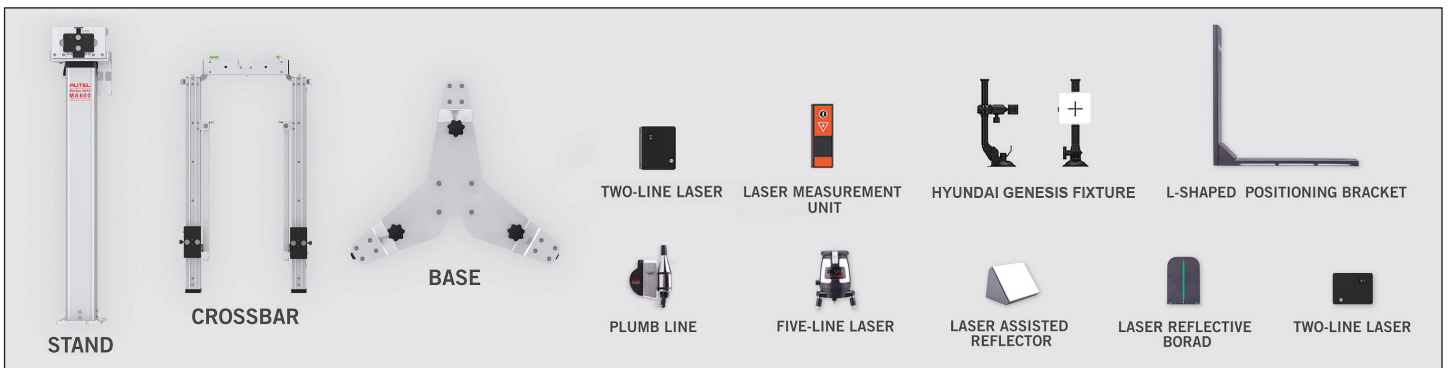

ALL OTHER PARTS INCLUDED

EXPANSION PACKAGES

AVM, RCW & NIGHT VISION FOR MA600

Optional expansion packages cover more calibrations for AVM, RCW, Radar and Night Vision systems.

LDW COVERAGE
Included with MA600