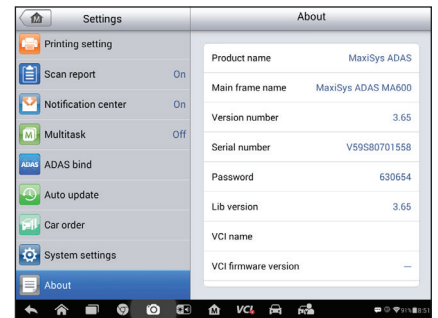

1 PERSON PROCEDURE • QUICK AND SIMPLE SETUP

The MA600 includes a self-leveling 5-line laser allowing one person to perform accurate frame placement.

ILLUSTRATED SETUP INSTRUCTIONS

Improved software includes detailed setup instructions and on-screen video tutorials.

Detailed Instructions

Video Tutorials

ADAS SOFTWARE

PRECISE CALIBRATION PROCEDURES

Updated ADAS software provides the newest OE level vehicle coverage and procedures.

Easy Step-by-Step Instructions

User-Friendly Android Software

COLLISION REPAIR-READY

Scan more vehicles, get more profit from every estimate. Print or email reports for faster insurance approval.

CREATE EFFICIENT REPAIR PLAN FROM THE START

Saved By RO and VIN • Single Button Report • Wireless Print or Email • E-Signature For Insurance Approval