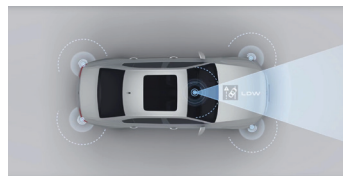

VOLKSWAGEN CSC1004-01

PORSCHE CSC1004-07

VISIT ONLINE
WWW.MAXISYSADAS.COM
 NEW UPDATES

AUTEL MAXISYS
ADAS
 ADVANCED DRIVER ASSISTANCE SYSTEM
CALIBRATION

	MA600	LDWPACKAGE	ADASCOMPLETE
LDW	✓	✓	✓
ACC	Optional Included with MA600 Expansion Pack*	Limited	✓
AVM	Optional Included with MA600 Expansion Pack		✓
RCW	Optional Included with MA600 Expansion Pack*		✓
BSD	Optional Included with MA600 Expansion Pack		✓
NVS	Optional Included with MA600 Expansion Pack*		✓
POWERLIFT		✓	✓
LDWTARGET2	✓	Optional Additional Purchase Necessary	Optional Additional Purchase Necessary
5 LINE LASER	✓		
DIGITAL TAPE MEASURE	✓		
TABLET COMPATIBILITY*	MS906BT, MS906TS, MS908, MS908P, MS908S, MS908SP, MSELITE, MSADAS	MS908, MS908P, MS908S, MS908SP, MSELITE, MSADAS	MS908, MS908P, MS908S, MS908SP, MSELITE, MSADAS
ADAS APPLICATION SOFTWARE UPGRADE	Purchase Required for all Compatible Tablets except MSADAS	Purchase Required for all Compatible Tablets except MSADAS	Purchase Required for all Compatible Tablets except MSADAS