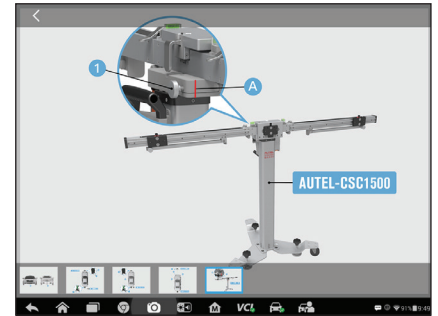

Fits Inside a Standard Size Trunk

ADJUSTABLE HEIGHT • STABLE FRAME BASE

Calibrate in multiple locations • Simple setup for transportation • Target travel case for secure handling

Target Travel Case

FIVE LINE LASER

1 PERSON PROCEDURE • QUICK AND SIMPLE SETUP

The MA600 includes a self-leveling 5-line laser allowing one person to perform accurate frame placement.

ILLUSTRATED SETUP INSTRUCTIONS

Improved software includes detailed setup instructions and on-screen video tutorials.

Detailed Instructions

Video Tutorials

ADAS SOFTWARE

PRECISE CALIBRATION PROCEDURES

Updated ADAS software provides the newest OE level vehicle coverage and procedures.

Easy Step-by-Step Instructions

User-Friendly Android Software