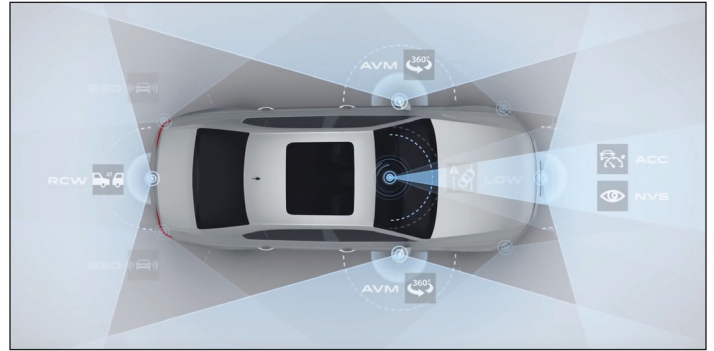

ALL OTHER PARTS INCLUDED

EXPANSION PACKAGES

AVM, RCW & NIGHT VISION FOR MA600

Optional expansion packages cover more calibrations for AVM, RCW, Radar and Night Vision systems.

LDW COVERAGE
Included with MA600