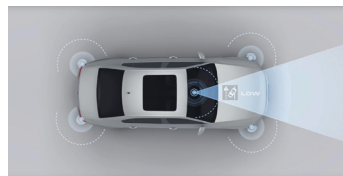

VOLKSWAGEN CSC1004-01

PORSCHE CSC1004-07

VISIT ONLINE
WWW.MAXISYSADAS.COM
 NEW UPDATES

AUTEL MAXISYS
ADAS
 ADVANCED DRIVER ASSISTANCE SYSTEM
CALIBRATION

	MA600	LDWPACKAGE	ADASCOMPLETE
LDW	✓	✓	✓
ACC	Optional Included with MA600 Expansion Pack*	Limited	✓
AVM	Optional Included with MA600 Expansion Pack		✓
RCW	Optional Included with MA600 Expansion Pack*		✓
BSD	Optional Included with MA600 Expansion Pack		✓
NVS	Optional Included with MA600 Expansion Pack*		✓
POWERLIFT		✓	✓
LDWTARGET2	✓	Optional Additional Purchase Necessary	Optional Additional Purchase Necessary
5 LINE LASER	✓		
DIGITAL TAPE MEASURE	✓		
TABLET COMPATIBILITY*	MS906BT, MS906TS, MS908, MS908P, MS908S, MS908SP, MSELITE, MSADAS	MS908, MS908P, MS908S, MS908SP, MSELITE, MSADAS	MS908, MS908P, MS908S, MS908SP, MSELITE, MSADAS
ADAS APPLICATION SOFTWARE UPGRADE	Purchase Required for all Compatible Tablets except MSADAS	Purchase Required for all Compatible Tablets except MSADAS	Purchase Required for all Compatible Tablets except MSADAS