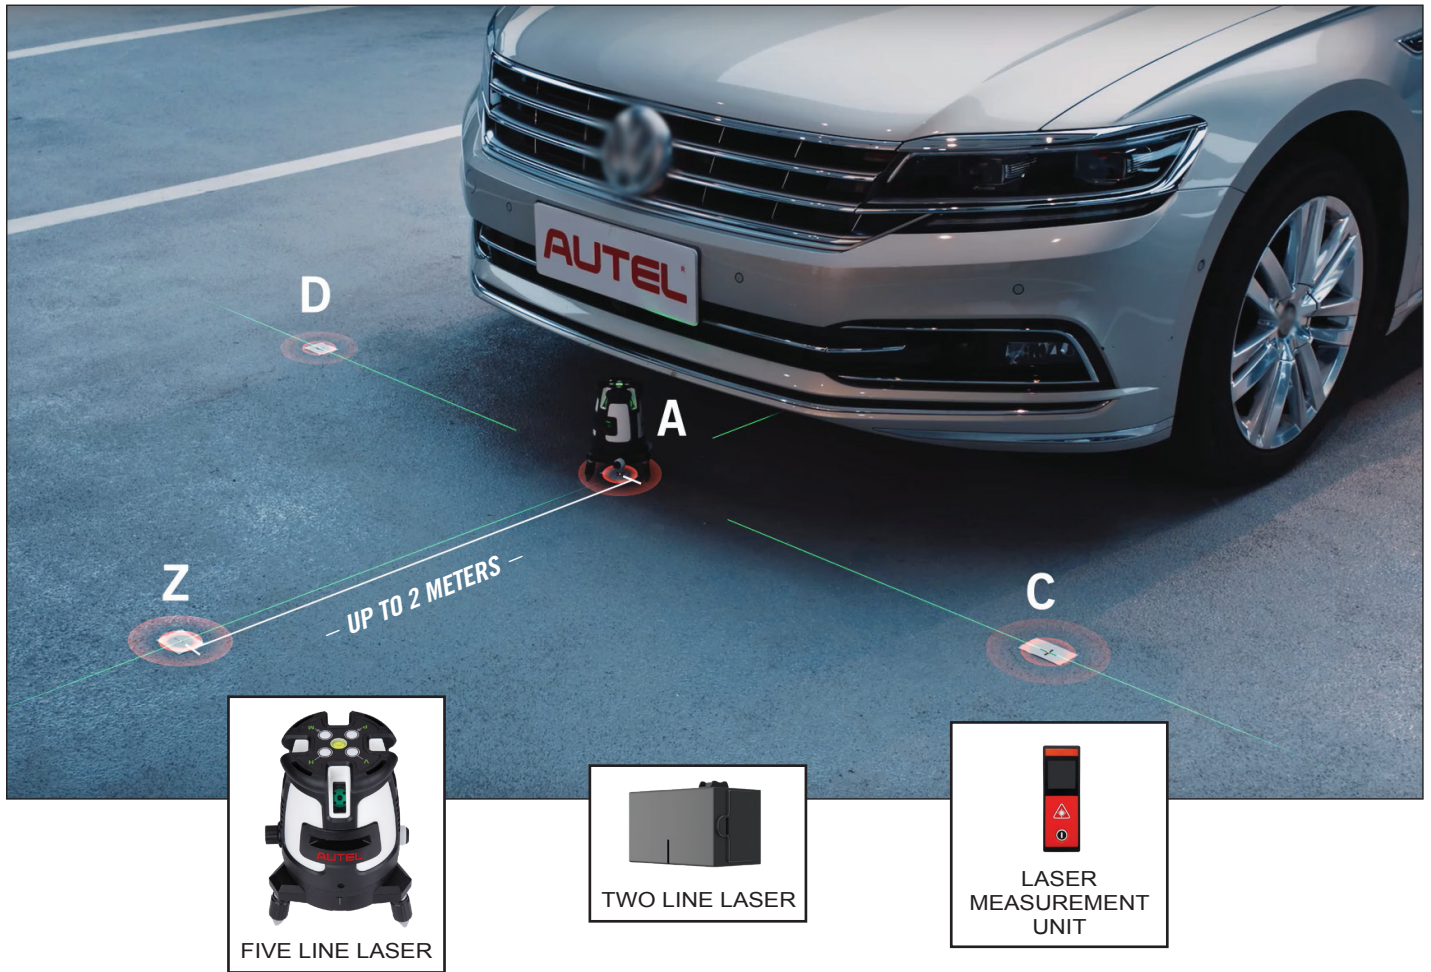

Fits Inside a Standard Size Trunk

ADJUSTABLE HEIGHT • STABLE FRAME BASE

Calibrate in multiple locations • Simple setup for transportation • Target travel case for secure handling

Target Travel Case

FIVE LINE LASER

1 PERSON PROCEDURE • QUICK AND SIMPLE SETUP

The MA600 includes a self-leveling 5-line laser allowing one person to perform accurate frame placement.

ILLUSTRATED SETUP INSTRUCTIONS

Improved software includes detailed setup instructions and on-screen video tutorials.