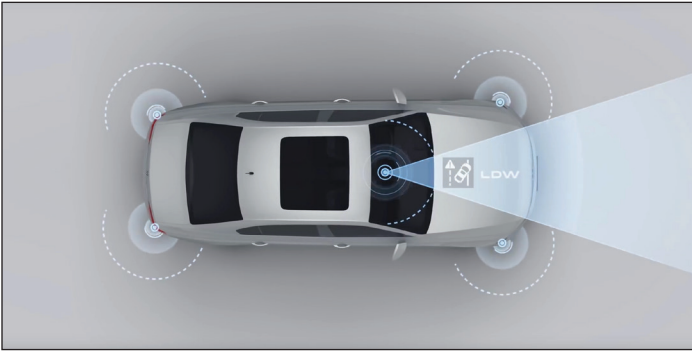

ALL OTHER PARTS INCLUDED

EXPANSION PACKAGES

AVM, RCW & NIGHT VISION FOR MA600

Optional expansion packages cover more calibrations for AVM, RCW, Radar and Night Vision systems.

LDW COVERAGE
Included with MA600